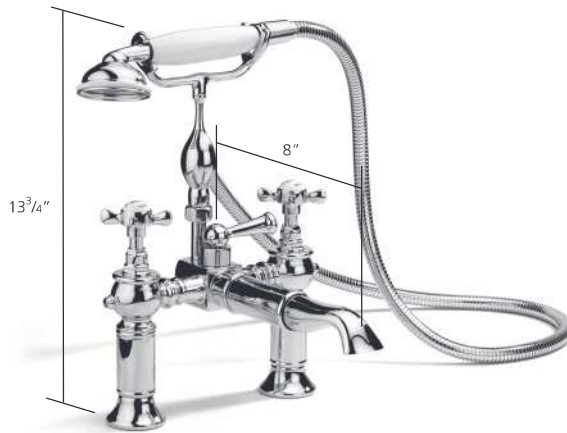

VAC30-XA

$\frac{3}{4}$ " 2 Hole deck mounted bathtub filler
with handshower

Finishes:	Chrome, Polished Nickel
Feeds:	$\frac{3}{4}$ "
Max drill hole Ø:	1 $\frac{1}{2}$ "

UK and Worldwide Customer Service Team:
+44 (0)121 766 4200
www.samuel-heath.co.uk